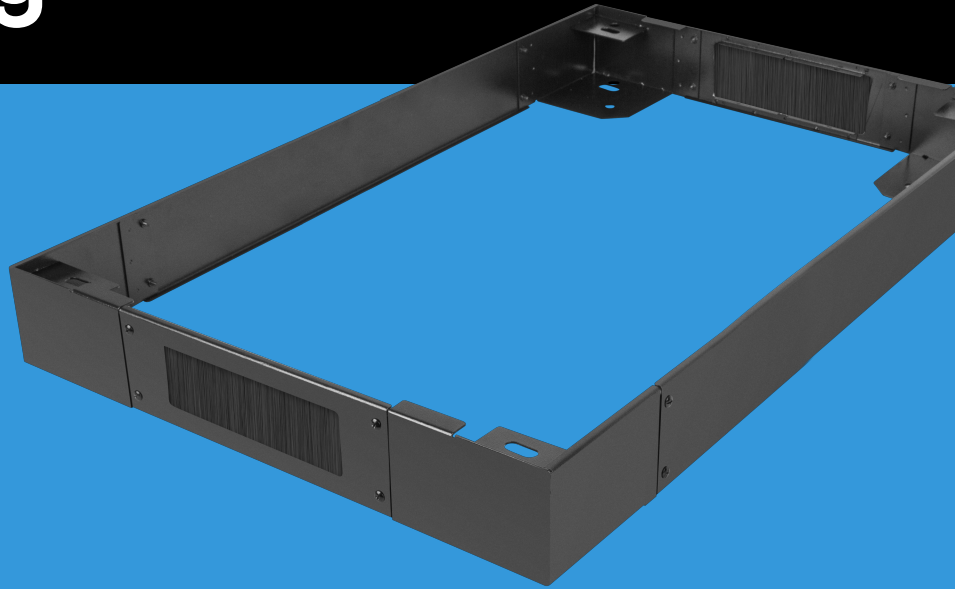

**CK01-68-B**

# PLINTH FOR 600X800

**PRODUCT FEATURES:**

- Cable glands at the front and back of the cabinet equipped with a brush panel.

**PRODUCT SPECIFICATION:**

RAL color	RAL9004
Type	Plinth
Size	19"
Material	Steel
Colour	Black
Dimensions	800 x 600 x 100 mm
Weight	5,83 kg