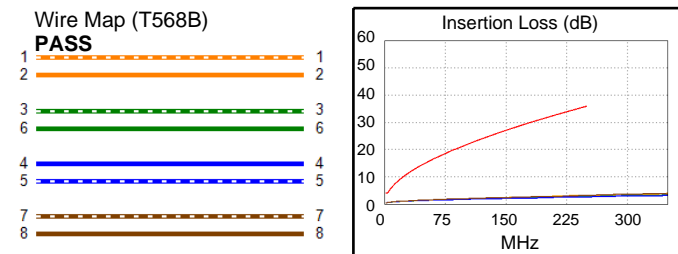

### Cable ID/ Test ID: PCF6-10CC-0500-S-001

Test Limit: ISO11801 Channel Class E

Limits Version: V7.11

Date / Time: 2026/01/27 14:47:24

Operator: Lanberg

Headroom 4.1 dB (NEXT 3,6-4,5)

Cable Type: Cat 6 F/UTP

### Test Summary: PASS

Remote: Versiv

S/N: 24250049

Software Version: V6.14 Build 9

Calibration Date: 2025/05/28

Adapter: DSX-602R (DSX-CHA004)

S/N: 25073277

Length (m), Limit 100.0	[Pair 4,5]	5.0
Prop. Delay (ns), Limit 555	[Pair 7,8]	26
Delay Skew (ns), Limit 50	[Pair 1,2]	2
Resistance (ohms), Limit 25.00	[Pair 4,5]	4.00
Insertion Loss Margin (dB)	[Pair 7,8]	32.7
Frequency (MHz)	[Pair 7,8]	250.0
Limit (dB)	[Pair 7,8]	35.9

Worst Case Margin Worst Case Value

N/A	MAIN	SR	MAIN	SR
Worst Pair	3,6-4,5	3,6-4,5	3,6-4,5	3,6-4,5
<b>NEXT (dB)</b>	4.1	4.3	4.1	4.6
Freq. (MHz)	125.0	127.0	125.0	131.5
Limit (dB)	38.3	38.2	38.3	37.9
Worst Pair	3,6	3,6	3,6	3,6
<b>PS NEXT (dB)</b>	6.3	6.7	6.5	6.9
Freq. (MHz)	122.5	129.0	127.5	132.5
Limit (dB)	35.6	35.2	35.3	35.0