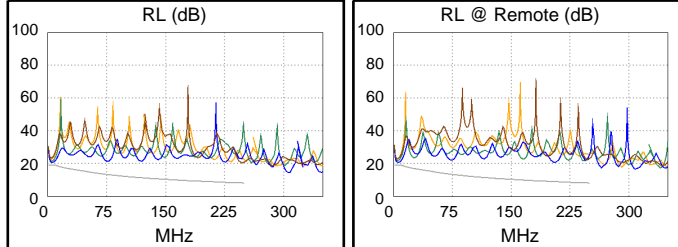

Compliant Network Standards:
10BASE-T 100BASE-T4
1000BASE-T 2.5GBASE-T
ATM-25 ATM-51 ATM-155
100VG-AnyLan TR-4 TR-16 Active
TR-16 Passive