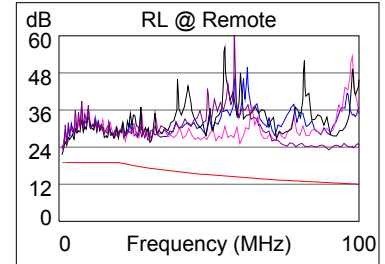

Worst Case Margin		Worst Case Value	
	MAIN	SR	MAIN	SR
PASS				
Worst Pair	36	45	45	78
RL (dB)	6.8	5.2	10.8	10.5
Freq. (MHz)	2.6	2.6	61.8	89.8
Limit (dB)	19.0	19.0	14.1	12.5