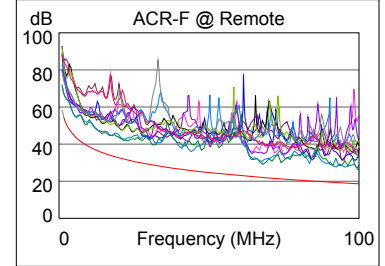

**Cable ID: PPF5-9012-B/PPF5-9012-S**

**Test Summary: PASS**

Date / Time: 11/01/2018 03:19:29pm  
 Headroom: 6.0 dB (NEXT 12-36)  
 Test Limit: TIA Cat 5e Perm. Link  
 Cable Type: Cat 5e FTP

Operator: LANBERG  
 Software Version: 2.5200  
 Limits Version: 1.7000  
 NVP: 69.0%

Model: DTX-1800  
 Main S/N: 1314035  
 Remote S/N: 1314036  
 Main Adapter: DTX-PLA002  
 Remote Adapter: DTX-PLA002

Wire Map (T568B)

**PASS**

Length (ft), Limit 295	[Pair 36]	284
Prop. Delay (ns), Limit 498		427
Delay Skew (ns), Limit 44		8
Resistance (ohms)	[Pair 78]	15.8
Insertion Loss Margin (dB)	[Pair 36]	1.5
Frequency (MHz)	[Pair 36]	100.0
Limit (dB)	[Pair 36]	21.0

	Worst Case Margin		Worst Case Value	
	MAIN	SR	MAIN	SR
<b>PASS</b>				
Worst Pair	12-36	12-36	12-36	12-36
<b>NEXT (dB)</b>	6.7	6.0	9.9	6.0
Freq. (MHz)	3.9	93.3	88.8	93.3
Limit (dB)	55.0	32.8	33.2	32.8
Worst Pair	12	36	12	36
<b>PS NEXT (dB)</b>	9.2	8.3	12.3	8.4
Freq. (MHz)	3.9	93.5	88.8	99.0
Limit (dB)	52.0	29.8	30.2	29.4

	Worst Case Margin		Worst Case Value	
	MAIN	SR	MAIN	SR
<b>PASS</b>				
Worst Pair	45-36	36-45	36-45	45-36
<b>ACR-F (dB)</b>	7.0	7.1	7.7	7.7
Freq. (MHz)	68.0	68.0	99.8	99.8
Limit (dB)	22.0	22.0	18.6	18.6
Worst Pair	36	36	36	36
<b>PS ACR-F (dB)</b>	9.6	9.8	10.1	9.8
Freq. (MHz)	68.3	99.5	99.3	99.5
Limit (dB)	18.9	15.7	15.7	15.7