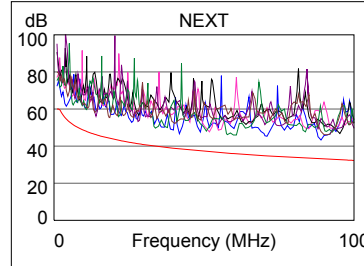

**Cable ID: PPF5-9012-B/PPF5-9012-S**

**Test Summary: PASS**

Date / Time: 11/01/2018 03:19:29pm  
 Headroom: 6.0 dB (NEXT 12-36)  
 Test Limit: TIA Cat 5e Perm. Link  
 Cable Type: Cat 5e FTP

Operator: LANBERG  
 Software Version: 2.5200  
 Limits Version: 1.7000  
 NVP: 69.0%

Model: DTX-1800  
 Main S/N: 1314035  
 Remote S/N: 1314036  
 Main Adapter: DTX-PLA002  
 Remote Adapter: DTX-PLA002

Wire Map (T568B)

**PASS**

Length (ft), Limit 295	[Pair 36]	284
Prop. Delay (ns), Limit 498		427
Delay Skew (ns), Limit 44		8
Resistance (ohms)	[Pair 78]	15.8
Insertion Loss Margin (dB)	[Pair 36]	1.5
Frequency (MHz)	[Pair 36]	100.0
Limit (dB)	[Pair 36]	21.0

	Worst Case Margin		Worst Case Value	
	MAIN	SR	MAIN	SR
<b>PASS</b>				
Worst Pair	12-36	12-36	12-36	12-36
<b>NEXT (dB)</b>	6.7	6.0	9.9	6.0
Freq. (MHz)	3.9	93.3	88.8	93.3
Limit (dB)	55.0	32.8	33.2	32.8
Worst Pair	12	36	12	36
<b>PS NEXT (dB)</b>	9.2	8.3	12.3	8.4
Freq. (MHz)	3.9	93.5	88.8	99.0
Limit (dB)	52.0	29.8	30.2	29.4

	Worst Case Margin		Worst Case Value	
	MAIN	SR	MAIN	SR
<b>PASS</b>				
Worst Pair	45-36	36-45	36-45	45-36
<b>ACR-F (dB)</b>	7.0	7.1	7.7	7.7
Freq. (MHz)	68.0	68.0	99.8	99.8
Limit (dB)	22.0	22.0	18.6	18.6
Worst Pair	36	36	36	36
<b>PS ACR-F (dB)</b>	9.6	9.8	10.1	9.8
Freq. (MHz)	68.3	99.5	99.3	99.5
Limit (dB)	18.9	15.7	15.7	15.7