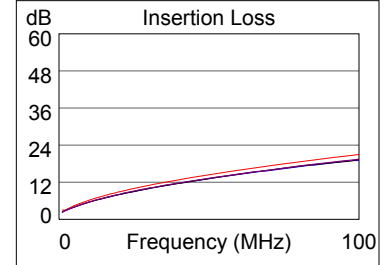

**Cable ID: PPF5-9012-B/PPF5-9012-S**

**Test Summary: PASS**

Date / Time: 11/01/2018 03:19:29pm  
 Headroom: 6.0 dB (NEXT 12-36)  
 Test Limit: TIA Cat 5e Perm. Link  
 Cable Type: Cat 5e FTP

Operator: LANBERG  
 Software Version: 2.5200  
 Limits Version: 1.7000  
 NVP: 69.0%

Model: DTX-1800  
 Main S/N: 1314035  
 Remote S/N: 1314036  
 Main Adapter: DTX-PLA002  
 Remote Adapter: DTX-PLA002

Wire Map (T568B)

**PASS**

Length (ft), Limit 295	[Pair 36]	284
Prop. Delay (ns), Limit 498		427
Delay Skew (ns), Limit 44		8
Resistance (ohms)	[Pair 78]	15.8
Insertion Loss Margin (dB)	[Pair 36]	1.5
Frequency (MHz)	[Pair 36]	100.0
Limit (dB)	[Pair 36]	21.0

	Worst Case Margin		Worst Case Value	
	MAIN	SR	MAIN	SR
<b>PASS</b>				
Worst Pair	12-36	12-36	12-36	12-36
<b>NEXT (dB)</b>	6.7	6.0	9.9	6.0
Freq. (MHz)	3.9	93.3	88.8	93.3
Limit (dB)	55.0	32.8	33.2	32.8
Worst Pair	12	36	12	36
<b>PS NEXT (dB)</b>	9.2	8.3	12.3	8.4
Freq. (MHz)	3.9	93.5	88.8	99.0
Limit (dB)	52.0	29.8	30.2	29.4

	Worst Case Margin		Worst Case Value	
	MAIN	SR	MAIN	SR
<b>N/A</b>				
Worst Pair	12-36	12-36	12-36	12-36
<b>ACR-N (dB)</b>	7.1	7.5	11.4	7.5
Freq. (MHz)	3.9	93.3	88.8	93.3
Limit (dB)	51.1	12.6	13.5	12.6
Worst Pair	12	36	36	36
<b>PS ACR-N (dB)</b>	9.5	9.7	13.8	9.9
Freq. (MHz)	3.9	93.5	88.5	99.0
Limit (dB)	48.1	9.6	10.6	8.5