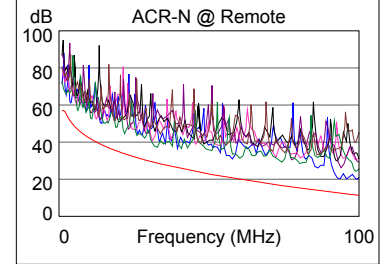

Worst Case Margin		Worst Case Value	
	MAIN	SR	MAIN	SR
N/A				
Worst Pair	12-36	12-36	12-36	12-36
ACR-N (dB)	7.1	7.5	11.4	7.5
Freq. (MHz)	3.9	93.3	88.8	93.3
Limit (dB)	51.1	12.6	13.5	12.6
Worst Pair	12	36	36	36
PS ACR-N (dB)	9.5	9.7	13.8	9.9
Freq. (MHz)	3.9	93.5	88.5	99.0
Limit (dB)	48.1	9.6	10.6	8.5