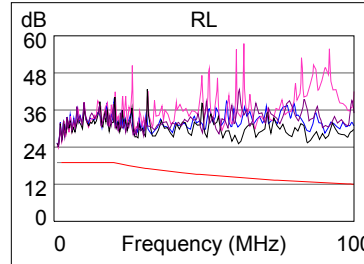

Worst Case Margin		Worst Case Value	
	MAIN	SR	MAIN	SR
PASS				
Worst Pair	36	45	45	78
RL (dB)	6.8	5.2	10.8	10.5
Freq. (MHz)	2.6	2.6	61.8	89.8
Limit (dB)	19.0	19.0	14.1	12.5