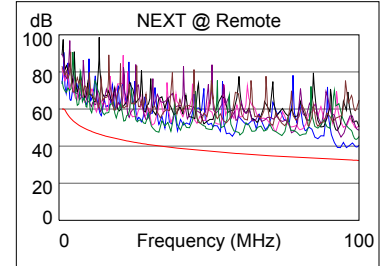

**Cable ID: PPF5-9012-B/PPF5-9012-S**

**Test Summary: PASS**

Date / Time: 11/01/2018 03:19:29pm  
 Headroom: 6.0 dB (NEXT 12-36)  
 Test Limit: TIA Cat 5e Perm. Link  
 Cable Type: Cat 5e FTP

Operator: LANBERG  
 Software Version: 2.5200  
 Limits Version: 1.7000  
 NVP: 69.0%

Model: DTX-1800  
 Main S/N: 1314035  
 Remote S/N: 1314036  
 Main Adapter: DTX-PLA002  
 Remote Adapter: DTX-PLA002

Wire Map (T568B)

**PASS**

Length (ft), Limit 295	[Pair 36]	284
Prop. Delay (ns), Limit 498		427
Delay Skew (ns), Limit 44		8
Resistance (ohms)	[Pair 78]	15.8
Insertion Loss Margin (dB)	[Pair 36]	1.5
Frequency (MHz)	[Pair 36]	100.0
Limit (dB)	[Pair 36]	21.0

	Worst Case Margin		Worst Case Value	
	MAIN	SR	MAIN	SR
<b>PASS</b>				
Worst Pair	12-36	12-36	12-36	12-36
<b>NEXT (dB)</b>	6.7	6.0	9.9	6.0
Freq. (MHz)	3.9	93.3	88.8	93.3
Limit (dB)	55.0	32.8	33.2	32.8
Worst Pair	12	36	12	36
<b>PS NEXT (dB)</b>	9.2	8.3	12.3	8.4
Freq. (MHz)	3.9	93.5	88.8	99.0
Limit (dB)	52.0	29.8	30.2	29.4

	Worst Case Margin		Worst Case Value	
	MAIN	SR	MAIN	SR
<b>PASS</b>				
Worst Pair	45-36	36-45	36-45	45-36
<b>ACR-F (dB)</b>	7.0	7.1	7.7	7.7
Freq. (MHz)	68.0	68.0	99.8	99.8
Limit (dB)	22.0	22.0	18.6	18.6
Worst Pair	36	36	36	36
<b>PS ACR-F (dB)</b>	9.6	9.8	10.1	9.8
Freq. (MHz)	68.3	99.5	99.3	99.5
Limit (dB)	18.9	15.7	15.7	15.7