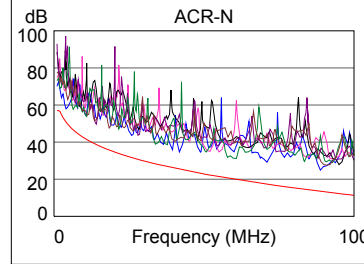

Worst Case Margin		Worst Case Value	
	MAIN	SR	MAIN	SR
N/A				
Worst Pair	12-36	12-36	12-36	12-36
ACR-N (dB)	7.1	7.5	11.4	7.5
Freq. (MHz)	3.9	93.3	88.8	93.3
Limit (dB)	51.1	12.6	13.5	12.6
Worst Pair	12	36	36	36
PS ACR-N (dB)	9.5	9.7	13.8	9.9
Freq. (MHz)	3.9	93.5	88.5	99.0
Limit (dB)	48.1	9.6	10.6	8.5