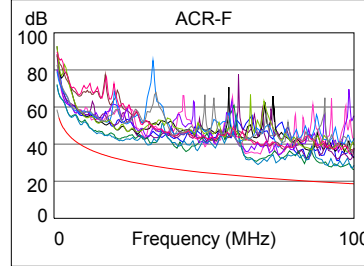

**Cable ID: PPF5-9012-B/PPF5-9012-S**

**Test Summary: PASS**

Date / Time: 11/01/2018 03:19:29pm  
 Headroom: 6.0 dB (NEXT 12-36)  
 Test Limit: TIA Cat 5e Perm. Link  
 Cable Type: Cat 5e FTP

Operator: LANBERG  
 Software Version: 2.5200  
 Limits Version: 1.7000  
 NVP: 69.0%

Model: DTX-1800  
 Main S/N: 1314035  
 Remote S/N: 1314036  
 Main Adapter: DTX-PLA002  
 Remote Adapter: DTX-PLA002

Wire Map (T568B)

**PASS**

Length (ft), Limit 295	[Pair 36]	284
Prop. Delay (ns), Limit 498		427
Delay Skew (ns), Limit 44		8
Resistance (ohms)	[Pair 78]	15.8
Insertion Loss Margin (dB)	[Pair 36]	1.5
Frequency (MHz)	[Pair 36]	100.0
Limit (dB)	[Pair 36]	21.0

	Worst Case Margin		Worst Case Value	
	MAIN	SR	MAIN	SR
<b>PASS</b>				
Worst Pair	12-36	12-36	12-36	12-36
<b>NEXT (dB)</b>	6.7	6.0	9.9	6.0
Freq. (MHz)	3.9	93.3	88.8	93.3
Limit (dB)	55.0	32.8	33.2	32.8
Worst Pair	12	36	12	36
<b>PS NEXT (dB)</b>	9.2	8.3	12.3	8.4
Freq. (MHz)	3.9	93.5	88.8	99.0
Limit (dB)	52.0	29.8	30.2	29.4

	Worst Case Margin		Worst Case Value	
	MAIN	SR	MAIN	SR
<b>PASS</b>				
Worst Pair	45-36	36-45	36-45	45-36
<b>ACR-F (dB)</b>	7.0	7.1	7.7	7.7
Freq. (MHz)	68.0	68.0	99.8	99.8
Limit (dB)	22.0	22.0	18.6	18.6
Worst Pair	36	36	36	36
<b>PS ACR-F (dB)</b>	9.6	9.8	10.1	9.8
Freq. (MHz)	68.3	99.5	99.3	99.5
Limit (dB)	18.9	15.7	15.7	15.7