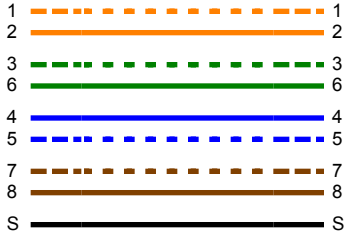

**Cable ID: PPF5-9012-B/PPF5-9012-S**

**Test Summary: PASS**

Date / Time: 11/01/2018 03:19:29pm  
 Headroom: 6.0 dB (NEXT 12-36)  
 Test Limit: TIA Cat 5e Perm. Link  
 Cable Type: Cat 5e FTP

Operator: LANBERG  
 Software Version: 2.5200  
 Limits Version: 1.7000  
 NVP: 69.0%

Model: DTX-1800  
 Main S/N: 1314035  
 Remote S/N: 1314036  
 Main Adapter: DTX-PLA002  
 Remote Adapter: DTX-PLA002

Wire Map (T568B)

**PASS**

Length (ft), Limit 295	[Pair 36]	284
Prop. Delay (ns), Limit 498		427
Delay Skew (ns), Limit 44		8
Resistance (ohms)	[Pair 78]	15.8
Insertion Loss Margin (dB)	[Pair 36]	1.5
Frequency (MHz)	[Pair 36]	100.0
Limit (dB)	[Pair 36]	21.0