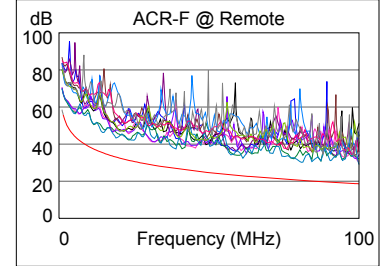

### Wire Map (T568B)

**PASS**

Length (ft), Limit 295	[Pair 36]	284
Prop. Delay (ns), Limit 498		427
Delay Skew (ns), Limit 44		9
Resistance (ohms)	[Pair 12]	15.6
Insertion Loss Margin (dB)	[Pair 45]	1.5
Frequency (MHz)	[Pair 45]	100.0
Limit (dB)	[Pair 45]	21.0

	Worst Case Margin		Worst Case Value	
	MAIN	SR	MAIN	SR
<b>PASS</b>				
Worst Pair	12-45	36-45	12-36	36-45
<b>NEXT (dB)</b>	5.4	7.0	7.8	7.7
Freq. (MHz)	57.3	14.0	92.5	95.5
Limit (dB)	36.3	46.2	32.9	32.6
Worst Pair	45	36	36	45
<b>PS NEXT (dB)</b>	7.1	7.5	8.9	9.5
Freq. (MHz)	57.3	60.5	92.5	95.5
Limit (dB)	33.3	32.9	29.9	29.6

	Worst Case Margin		Worst Case Value	
	MAIN	SR	MAIN	SR
<b>PASS</b>				
Worst Pair	36-45	45-36	36-45	45-36
<b>ACR-F (dB)</b>	9.6	9.5	10.3	10.4
Freq. (MHz)	61.3	61.3	100.0	100.0
Limit (dB)	22.9	22.9	18.6	18.6
Worst Pair	36	45	45	36
<b>PS ACR-F (dB)</b>	11.4	11.3	12.1	12.4
Freq. (MHz)	59.0	1.5	100.0	100.0
Limit (dB)	20.2	52.1	15.6	15.6