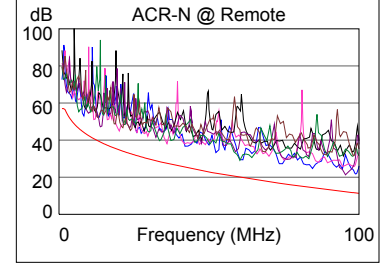

Worst Case Margin		Worst Case Value	
	MAIN	SR	MAIN	SR
N/A				
Worst Pair	12-45	36-45	12-36	36-45
ACR-N (dB)	6.7	7.8	9.2	9.1
Freq. (MHz)	57.5	13.9	92.5	95.5
Limit (dB)	20.7	38.9	12.8	12.2
Worst Pair	45	36	36	45
PS ACR-N (dB)	8.5	8.9	11.0	10.9
Freq. (MHz)	57.3	60.5	98.8	95.5
Limit (dB)	17.8	16.9	8.6	9.2