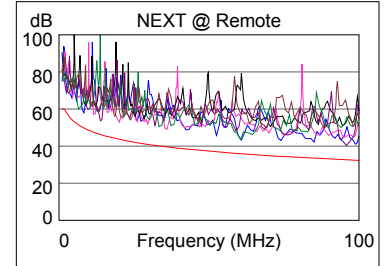

### Wire Map (T568B)

**PASS**

Length (ft), Limit 295	[Pair 36]	284
Prop. Delay (ns), Limit 498		427
Delay Skew (ns), Limit 44		9
Resistance (ohms)	[Pair 12]	15.6
Insertion Loss Margin (dB)	[Pair 45]	1.5
Frequency (MHz)	[Pair 45]	100.0
Limit (dB)	[Pair 45]	21.0

	Worst Case Margin		Worst Case Value	
	MAIN	SR	MAIN	SR
<b>PASS</b>				
Worst Pair	12-45	36-45	12-36	36-45
<b>NEXT (dB)</b>	5.4	7.0	7.8	7.7
Freq. (MHz)	57.3	14.0	92.5	95.5
Limit (dB)	36.3	46.2	32.9	32.6
Worst Pair	45	36	36	45
<b>PS NEXT (dB)</b>	7.1	7.5	8.9	9.5
Freq. (MHz)	57.3	60.5	92.5	95.5
Limit (dB)	33.3	32.9	29.9	29.6

	Worst Case Margin		Worst Case Value	
	MAIN	SR	MAIN	SR
<b>PASS</b>				
Worst Pair	36-45	45-36	36-45	45-36
<b>ACR-F (dB)</b>	9.6	9.5	10.3	10.4
Freq. (MHz)	61.3	61.3	100.0	100.0
Limit (dB)	22.9	22.9	18.6	18.6
Worst Pair	36	45	45	36
<b>PS ACR-F (dB)</b>	11.4	11.3	12.1	12.4
Freq. (MHz)	59.0	1.5	100.0	100.0
Limit (dB)	20.2	52.1	15.6	15.6