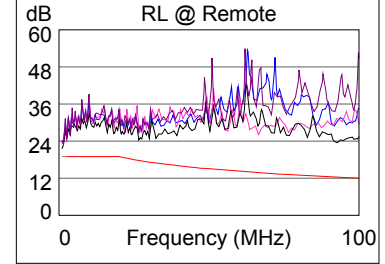

Worst Case Margin		Worst Case Value	
	MAIN	SR	MAIN	SR
PASS				
Worst Pair	45	78	45	45
RL (dB)	6.2	5.7	10.6	10.8
Freq. (MHz)	2.6	2.6	72.5	92.3
Limit (dB)	19.0	19.0	13.4	12.4