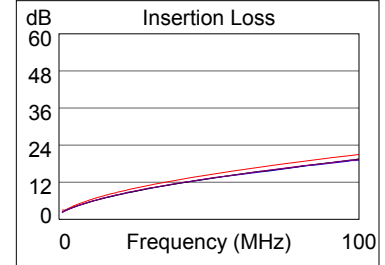

## Test Summary: PASS

Date / Time: 11/02/2018 02:20:17pm  
 Headroom: 5.4 dB (NEXT 12-45)  
 Test Limit: TIA Cat 5e Perm. Link  
 Cable Type: Cat 5e UTP

Operator: LANBERG  
 Software Version: 2.5200  
 Limits Version: 1.7000  
 NVP: 69.0%

### Wire Map (T568B)

**PASS**

Length (ft), Limit 295	[Pair 36]	284
Prop. Delay (ns), Limit 498		427
Delay Skew (ns), Limit 44		9
Resistance (ohms)	[Pair 12]	15.6
Insertion Loss Margin (dB)	[Pair 45]	1.5
Frequency (MHz)	[Pair 45]	100.0
Limit (dB)	[Pair 45]	21.0