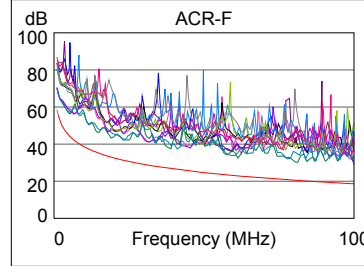

### Wire Map (T568B)

**PASS**

Length (ft), Limit 295	[Pair 36]	284
Prop. Delay (ns), Limit 498		427
Delay Skew (ns), Limit 44		9
Resistance (ohms)	[Pair 12]	15.6
Insertion Loss Margin (dB)	[Pair 45]	1.5
Frequency (MHz)	[Pair 45]	100.0
Limit (dB)	[Pair 45]	21.0

	Worst Case Margin		Worst Case Value	
	MAIN	SR	MAIN	SR
<b>PASS</b>				
Worst Pair	12-45	36-45	12-36	36-45
<b>NEXT (dB)</b>	5.4	7.0	7.8	7.7
Freq. (MHz)	57.3	14.0	92.5	95.5
Limit (dB)	36.3	46.2	32.9	32.6
Worst Pair	45	36	36	45
<b>PS NEXT (dB)</b>	7.1	7.5	8.9	9.5
Freq. (MHz)	57.3	60.5	92.5	95.5
Limit (dB)	33.3	32.9	29.9	29.6

	Worst Case Margin		Worst Case Value	
	MAIN	SR	MAIN	SR
<b>PASS</b>				
Worst Pair	36-45	45-36	36-45	45-36
<b>ACR-F (dB)</b>	9.6	9.5	10.3	10.4
Freq. (MHz)	61.3	61.3	100.0	100.0
Limit (dB)	22.9	22.9	18.6	18.6
Worst Pair	36	45	45	36
<b>PS ACR-F (dB)</b>	11.4	11.3	12.1	12.4
Freq. (MHz)	59.0	1.5	100.0	100.0
Limit (dB)	20.2	52.1	15.6	15.6