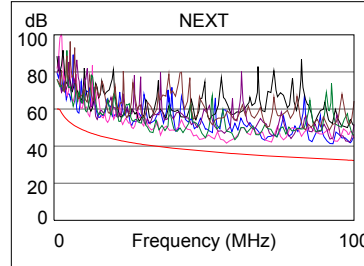

### Wire Map (T568B)

**PASS**

Length (ft), Limit 295	[Pair 36]	284
Prop. Delay (ns), Limit 498		427
Delay Skew (ns), Limit 44		9
Resistance (ohms)	[Pair 12]	15.6
Insertion Loss Margin (dB)	[Pair 45]	1.5
Frequency (MHz)	[Pair 45]	100.0
Limit (dB)	[Pair 45]	21.0

	Worst Case Margin		Worst Case Value	
	MAIN	SR	MAIN	SR
<b>PASS</b>				
Worst Pair	12-45	36-45	12-36	36-45
<b>NEXT (dB)</b>	5.4	7.0	7.8	7.7
Freq. (MHz)	57.3	14.0	92.5	95.5
Limit (dB)	36.3	46.2	32.9	32.6
Worst Pair	45	36	36	45
<b>PS NEXT (dB)</b>	7.1	7.5	8.9	9.5
Freq. (MHz)	57.3	60.5	92.5	95.5
Limit (dB)	33.3	32.9	29.9	29.6