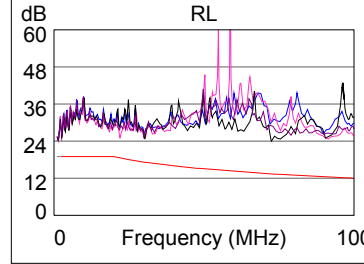

Worst Case Margin		Worst Case Value	
	MAIN	SR	MAIN	SR
PASS				
Worst Pair	45	78	45	45
RL (dB)	6.2	5.7	10.6	10.8
Freq. (MHz)	2.6	2.6	72.5	92.3
Limit (dB)	19.0	19.0	13.4	12.4