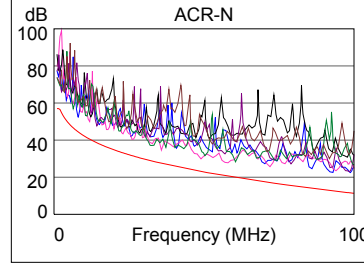

Worst Case Margin		Worst Case Value	
	MAIN	SR	MAIN	SR
N/A				
Worst Pair	12-45	36-45	12-36	36-45
ACR-N (dB)	6.7	7.8	9.2	9.1
Freq. (MHz)	57.5	13.9	92.5	95.5
Limit (dB)	20.7	38.9	12.8	12.2
Worst Pair	45	36	36	45
PS ACR-N (dB)	8.5	8.9	11.0	10.9
Freq. (MHz)	57.3	60.5	98.8	95.5
Limit (dB)	17.8	16.9	8.6	9.2