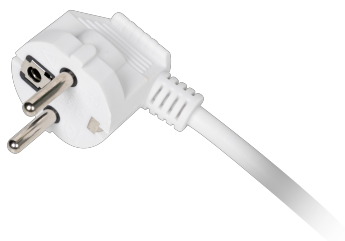

PS0-05E-0150-W

POWER STRIP 5-SOCKETS

PRODUCT FEATURES:

- The strips are equipped with protective shutters, which provide excellent protection against
- Wires made of pure copper, with a cross-section of 1.0 mm²
- 20 protection class

PRODUCT SPECIFICATION:

Outlet type	Type E
Number of outlets	5
Plug type	Uni-schuko
Current rate	10 A
Cable length	1,5 m
Power	2 500 W
Colour	White
Dimensions	257 x 50 x 38 mm