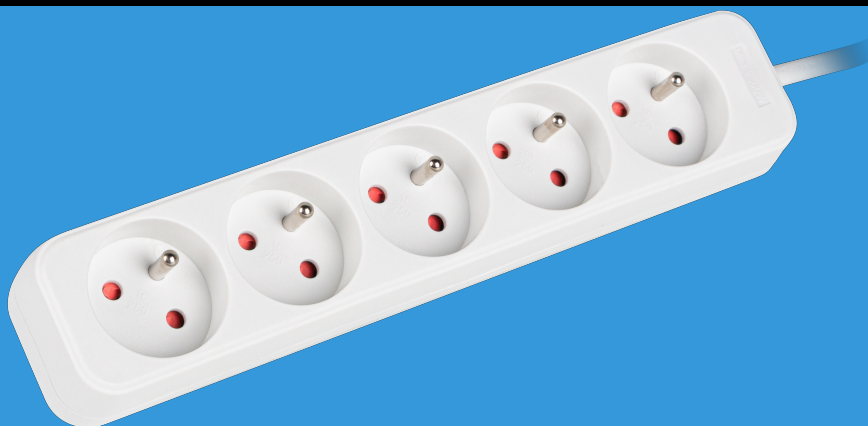

PS0-05E-0150-W

POWER STRIP 5-SOCKETS

PRODUCT FEATURES:

- The strips are equipped with protective shutters, which provide excellent protection against
- Wires made of pure copper, with a cross-section of 1.0 mm²
- 20 protection class

PRODUCT SPECIFICATION:

Outlet type	Type E
Number of outlets	5
Plug type	Uni-schuko
Current rate	10 A
Cable length	1,5 m
Power	2 500 W
Colour	White
Dimensions	257 x 50 x 38 mm