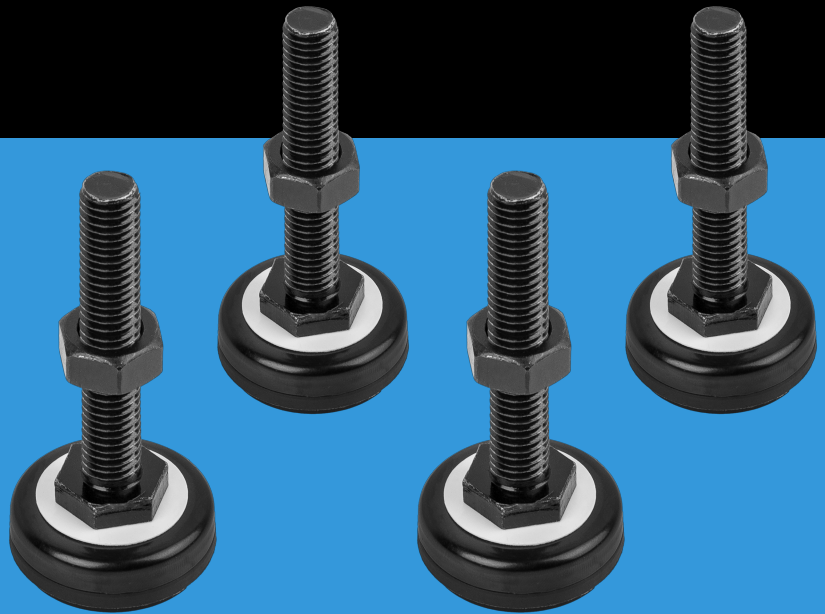

AK-1602-B

M10 FEET

PRODUCT FEATURES:

- Leg capacity up to 60 kg,
- Set of 4 pieces.

PRODUCT SPECIFICATION:

Type	Feet for racks
Size	M10
Material	ABS, Metal
Colour	Black
RAL color	RAL9004
Maximum static load	60 kg
Weight	0,3 kg